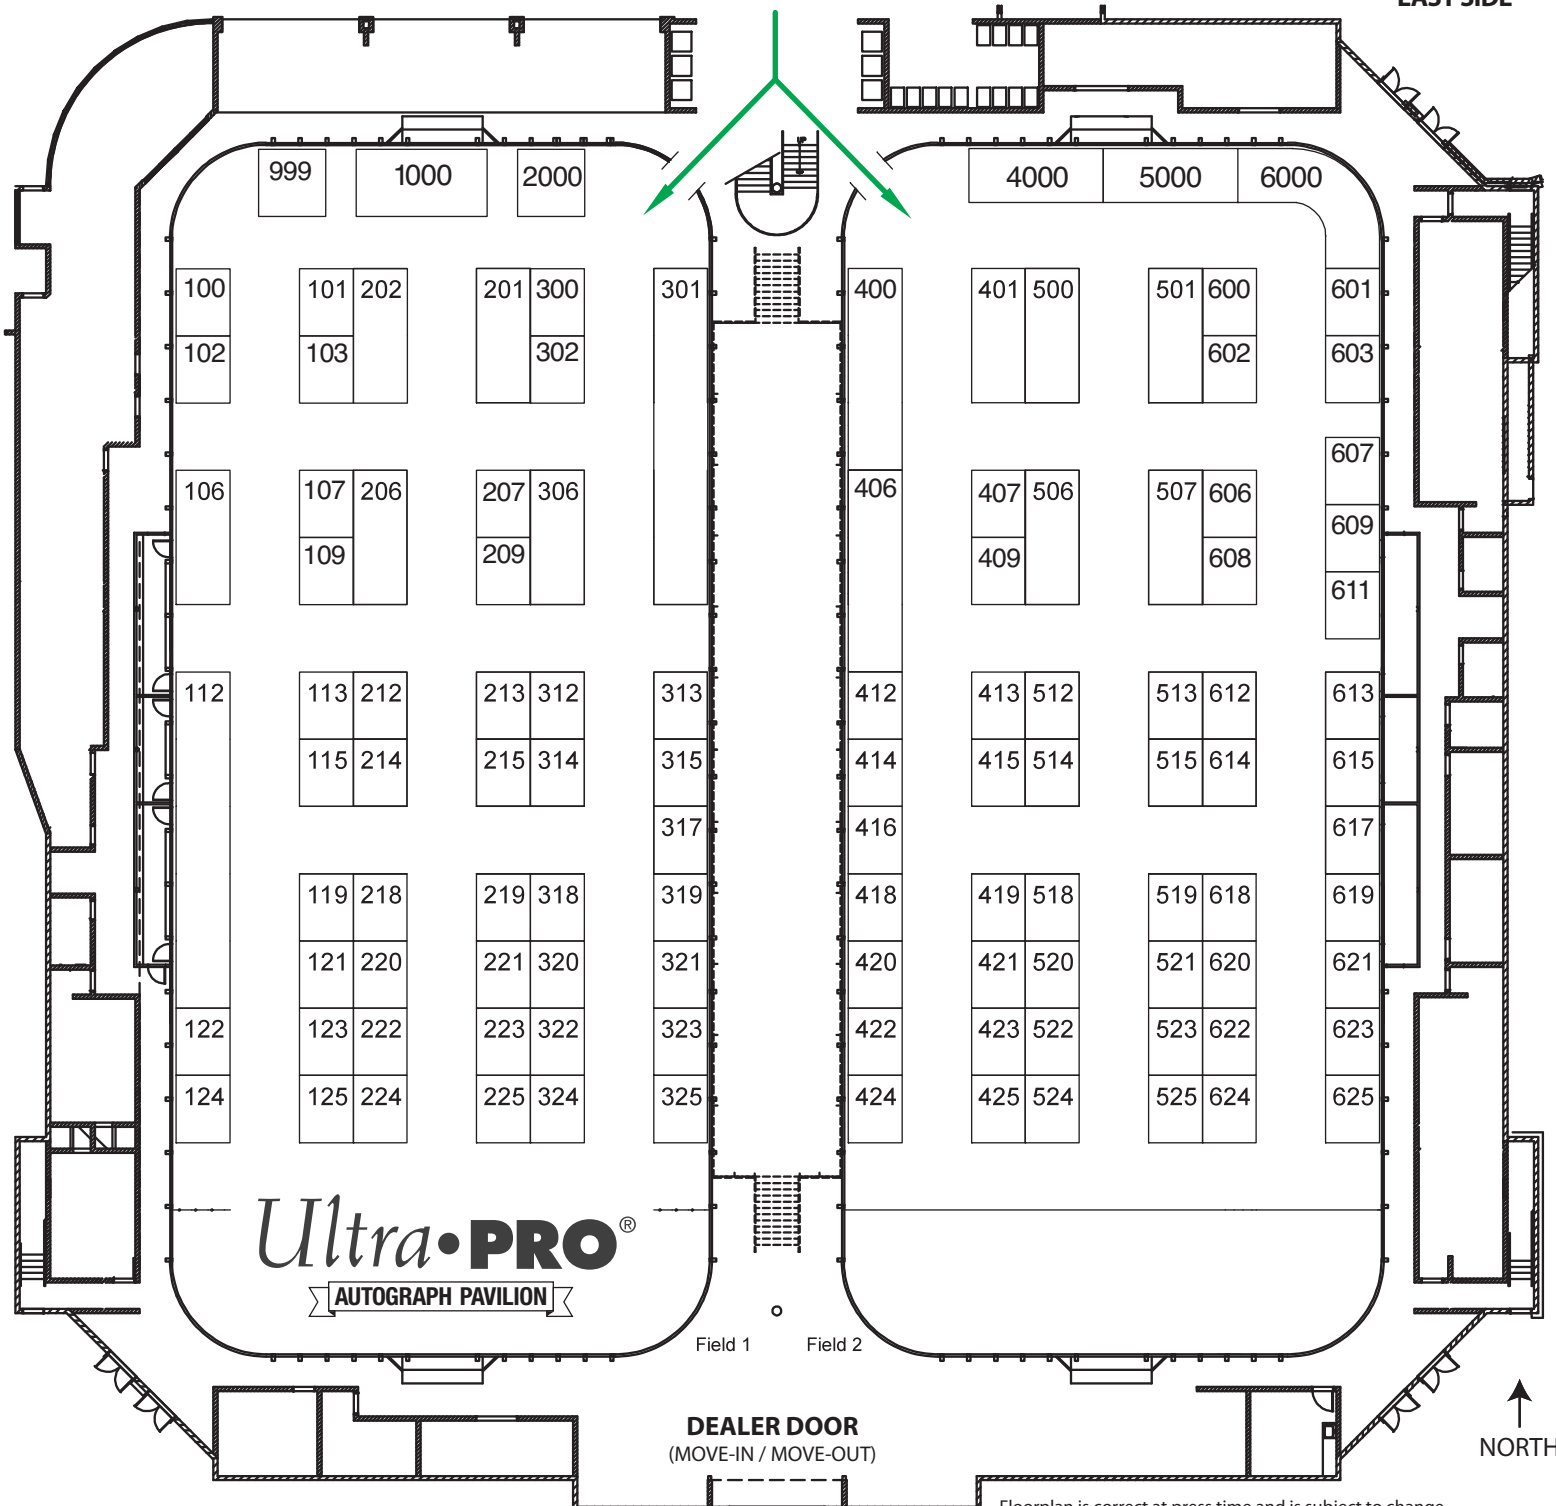

MILLENNIUM PLACE

FIELDS 1 & 2

2000 Premier Way, Sherwood Park, AB

SPORT CARD EXPO

EDMONTON

APRIL 15-17 | 22

SHOW HOURS

Friday 3PM - 8PM

Saturday 10AM - 6PM

Sunday 10AM - 4PM

MAIN BUILDING
ENTRANCE
WEST SIDE

↑
TO
FOOD CONCESSIONS
& ATM'S

SHOW
ENTRANCE

MAIN BUILDING
ENTRANCE
EAST SIDE

Floorplan is correct at press time and is subject to change.